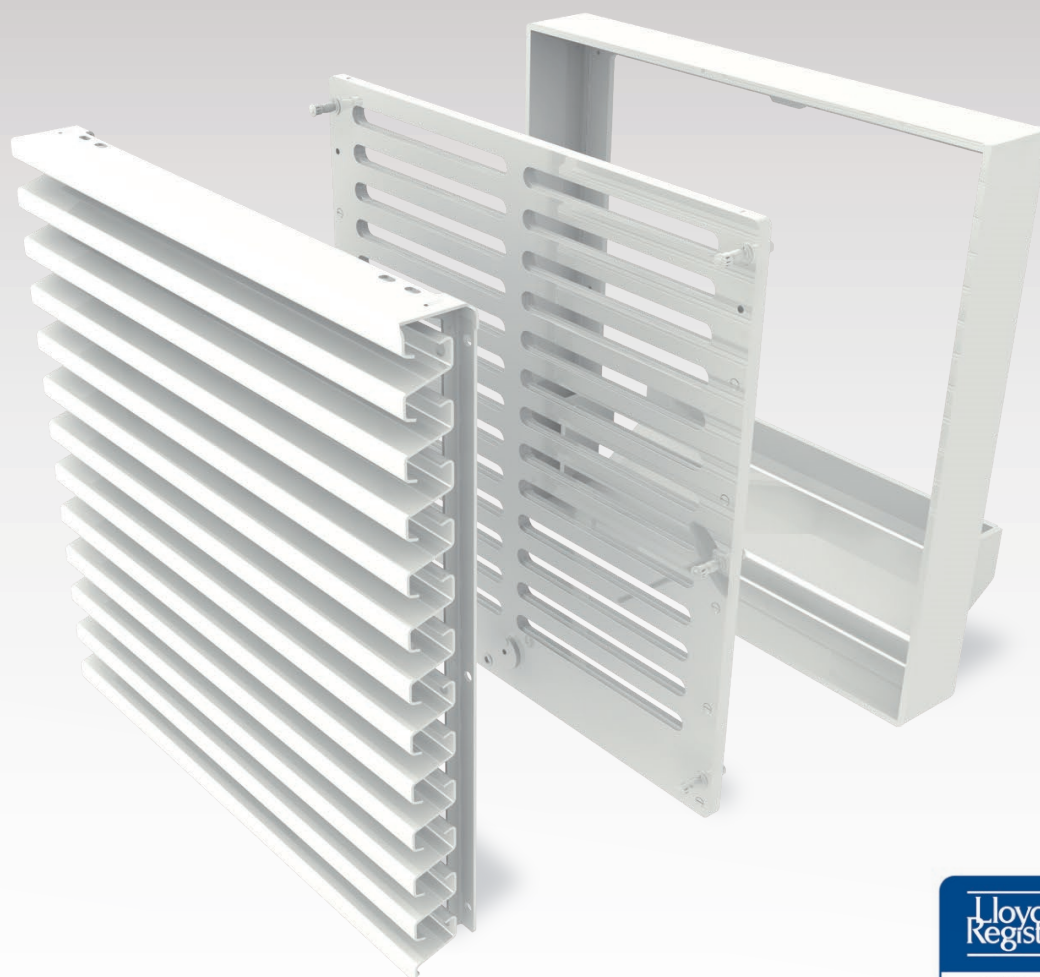

SPRAY SHUTTER

WATER SHUTOFF VALVE

Functional and stylish tailormade yacht solutions

Handelsdwarsstraat 2
6905 DJ Zevenaar
The Netherlands
T: +31 316 23 80 20
E: info@flowgrill.com
W: www.flowgrill.com