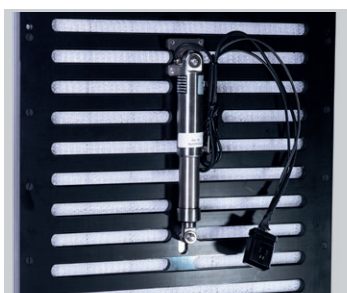

The Spray Shutter is made from a high-quality synthetic material, which is perfect for most extreme weather conditions and is very durable. Because the Spray Shutter is installed behind the louver, the appearance of the design is not distorted. The Spray Shutter can easily be operated manually or electrically.

RESULTS

water resistant test [NEN-EN 13030:2001]

FEATURES

- Spray-proof
- 100% effective incl. water trap (according NEN-En 13030:2011)
- Developed to integrated in FlowGrill louver package
- Possibility to use as a stand alone product
- Open/ closed position indication
- Light weight
- Seawater resistant
- Easy to install
- Easy to clean
- Available in black & white
- Manually operated or electrically