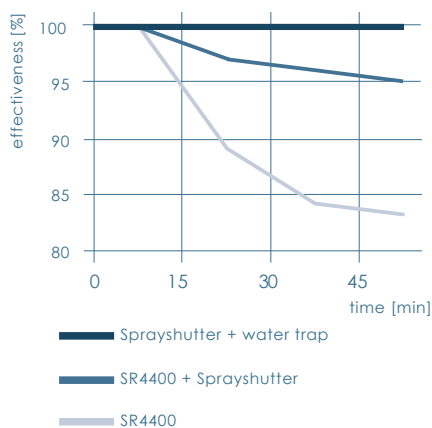

RESULTS

water resistant test [NEN-EN 13030:2001]

FEATURES

- Spray-proof
- 100% effective incl. water trap (according NEN-En 13030:2011)
- Developed to integrated in FlowGrill louver package
- Possibility to use as a stand alone product
- Open/ closed position indication
- Light weight
- Seawater resistant
- Easy to install
- Easy to clean
- Available in black & white
- Manually operated or electrically